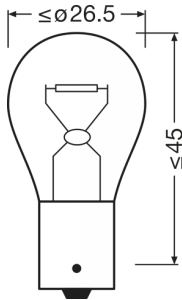

Electrical Data

Power input	25 W
Nominal voltage	12.0 V
Nominal wattage	21 W
Power input tolerance	±6 %
Test voltage	13.5 V

Photometric Data

Nominal luminous flux	460 lm
Luminous flux tolerance	±15 %

Physical Attributes & Dimensions

Lamp base	BA15s
Length	52.5 mm
Diameter	25.0 mm
Product weight	7.88 g

Lifetime Data

Lifespan B3	500 hr
Lifespan Tc	1000 hr

Product datasheet

Capabilities

Technology	AUX
------------	-----

Certificates & standards