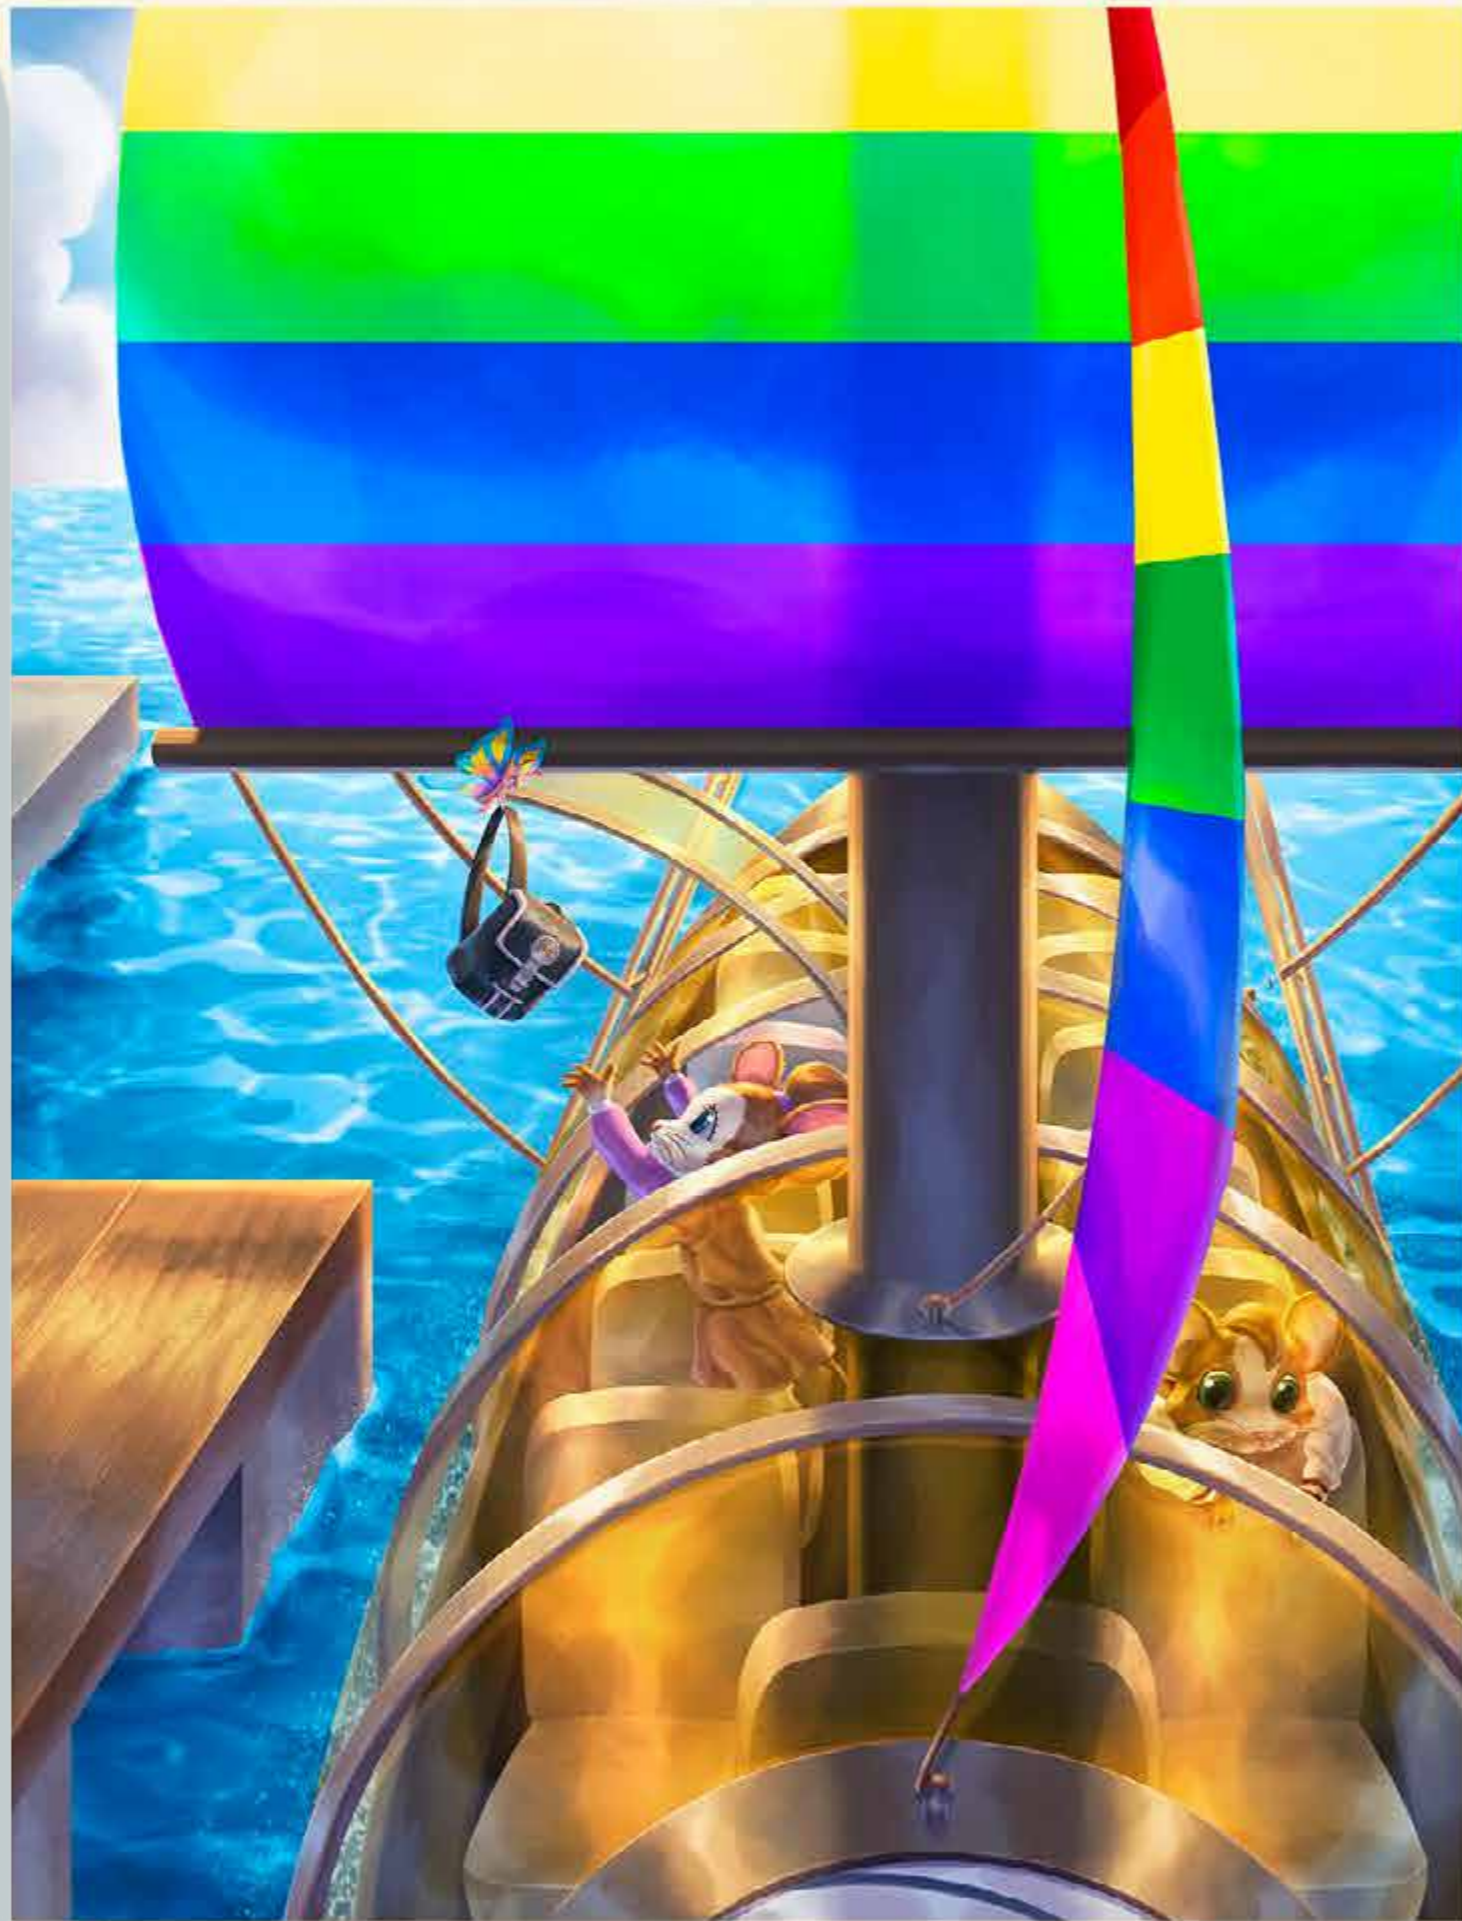

ONDSKAPSMÅLEREN

GJENGLADEREN

DOOOOING!

TJONGEN

POSTKASSE 42

BACONPROPP!

RUNDE BLUBBER OG PADDEGOGER

SNIKFOTOGRAFERING

NYE PLANER BLIR LAGT

VERDENS BESTE DRONTA

EN REDDENDE DRÅPE

A vibrant, fantastical landscape. In the foreground, a stone wall with small tufts of grass frames the left side. The middle ground features a dense city with colorful buildings, a body of water, and a lush green forest with large, pink, cloud-like trees. In the background, a floating castle with spires and waterfalls is visible against a bright blue sky with sunbeams. The text "FORTSETTELSE FØLGER ..." is centered in the upper half of the image, flanked by two horizontal lines.