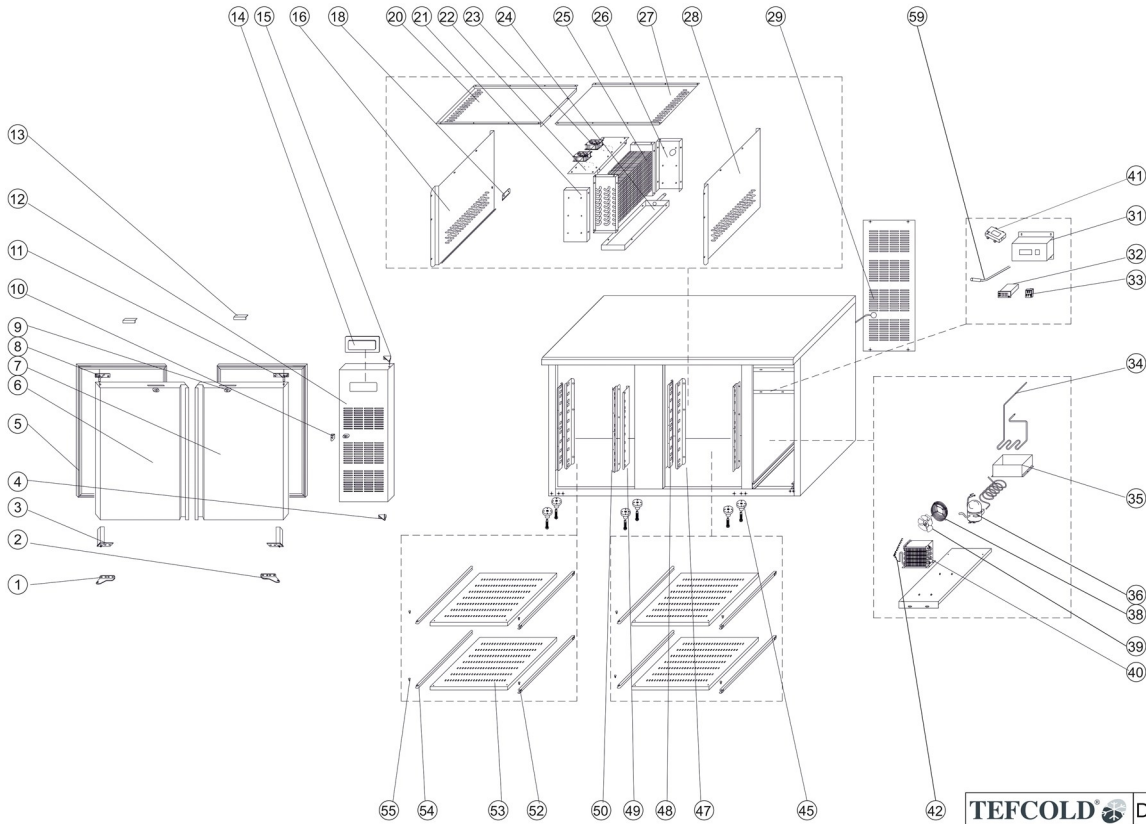

15851 / CBC210

TEFCOLD®	Date: 201208
Model: CBC210-P	Rev. no.: 02
Exploded view	Rev. by: rfj
Drawing no.: