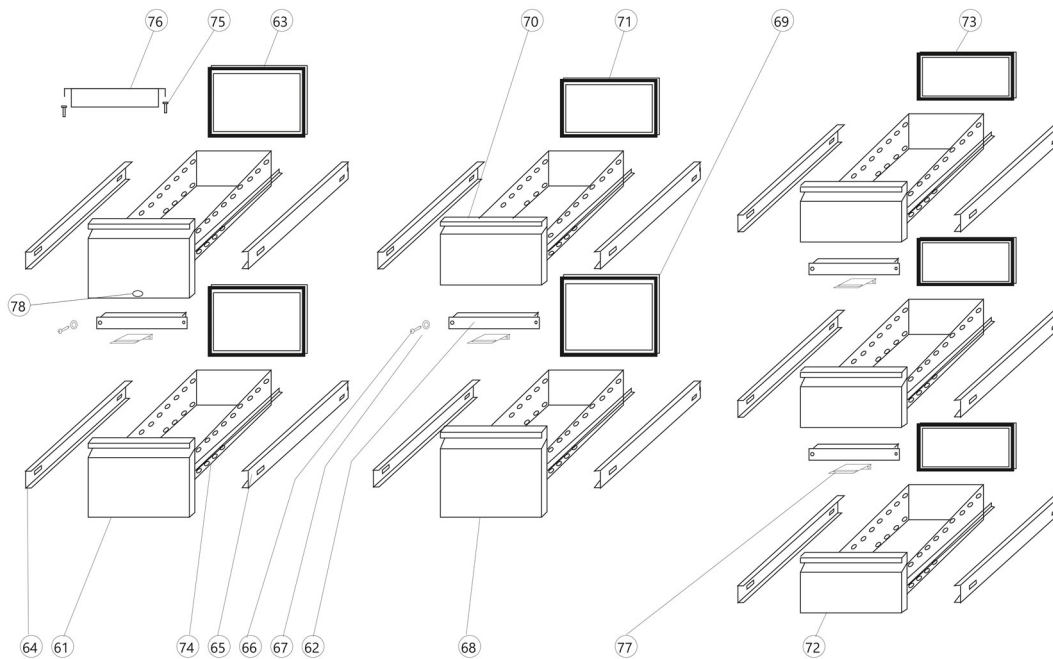

TEFCOLD®	Date: 201208
Model: CBC-Range	Rev. no.: 02
Exploded Drawers	Rev. by: rfj
Drawing no.: