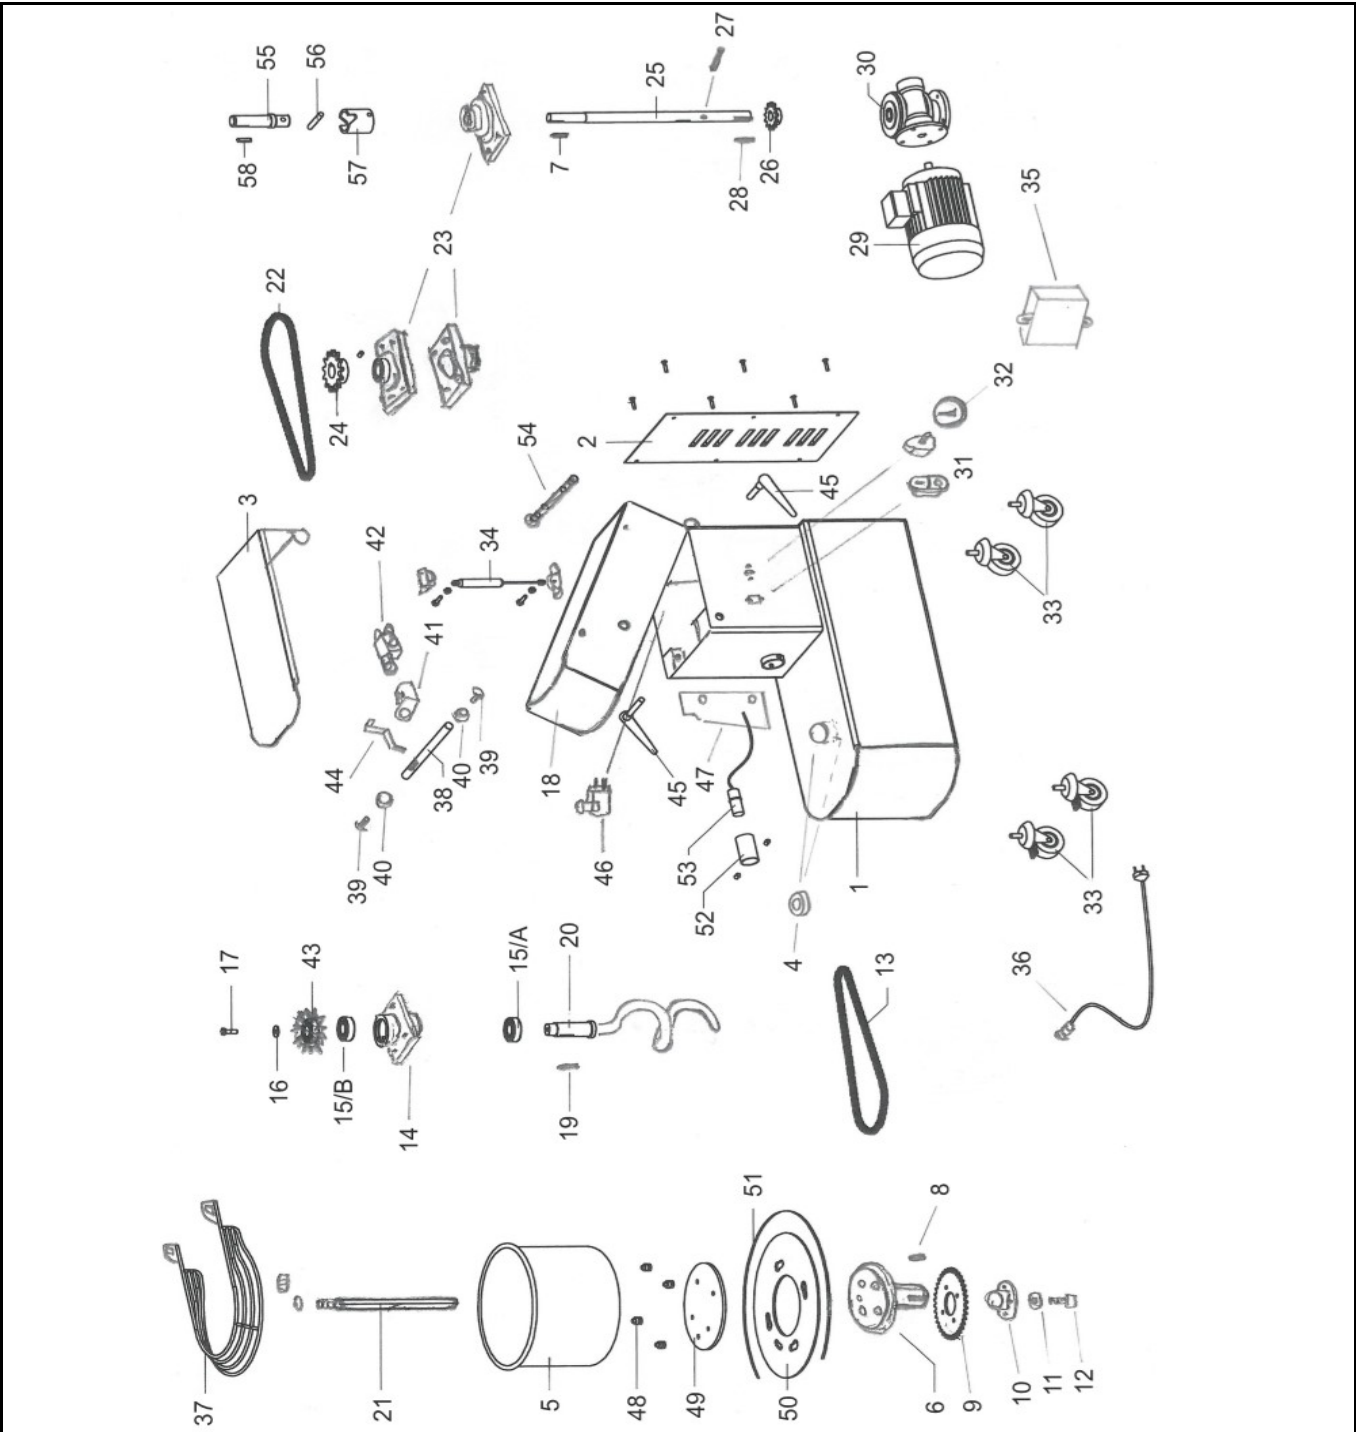

Drawing

Tools for Chefs

Hendi B.V.
 Steenoven 21
 3911 TX Rhenen
 The Netherlands

Batch #	Appliance part#
000000 and up	226339
Description	
Spiral mixer with removable bowl 10L	

Date	18-03-2020	Revision #	1.0
Revision	First Bill of Materials (BOM)		

Date	18-03-2020	Revision #	1.0
Revision	First Bill of Materials (BOM)		

Item	Description	Part#	Quantity	Remark	Picture
1	Housing base	n/a	1		
2	Housing panel (back)	n/a	1		
3	Housing panel (top)	n/a	1		
4	Bearing	n/a	1		
5	Bowl (10Ltr)	n/a	1		
6	Bowl support axle	n/a	1		
7	Axle key	n/a	1		
8	Support axle key	n/a	1		
9	Gear	n/a	1		
10	Bowl support axle mount	n/a	1		
11	Washer	n/a	1		
12	Screw M8	n/a	1		
13	Lower drive chain	n/a	1		
14	Spiral support	n/a	1		
15/A	Bearing	n/a	1		
15/B	Bearing	n/a	1		
16	Washer	n/a	1		
17	Screw	n/a	1		
18	Housing (top)	n/a	1		
19	Spiral key	n/a	1		
20	Spiral	n/a	1		
21	Dough breaker	n/a	1		
22	Upper drive chain	n/a	1		
23	Drive axle support	n/a	1		
24	Upper drive gear	n/a	1		
25	Drive shaft	n/a	1		
26	Lower drive gear	n/a	1		
27	Drive shaft pin	n/a	1		
28	Drive shaft key	n/a	1		
29	Motor 230V 370W	n/a	1	Incl. item 30	
30	Transmission box	nss	1		
31	Switch	942314	1		
32	Timer	n/a	1		
33	Wheel	943397	4	Sold as set of 4	
34	Gas spring	n/a	1		
35	Speed switch unit	n/a	1	Not available for this model	
36	Power cord	n/a	1		
37	Bowl guard	n/a	1		
38	Bowl guard axle	n/a	1		
39	Screw	n/a	2		
40	Washer	n/a	2		
41	Microswitch bracket	n/a	1		
42	Microswitch	n/a	1		
43	Spiral drive gear	n/a	1		
44	Bracket	n/a	1		
45	Locking screw with handle	n/a	1		
46	Microswitch	n/a	1		
47	Finger guard	n/a	1		
48	Bowl pins	n/a	4		
49	Suspension disc	n/a	1		
50	Slotted disc	n/a	1		
51	Slotted disc gasket	n/a	1		
52	Sensor bracket	n/a	1		
53	Proximity sensor	n/a	1		