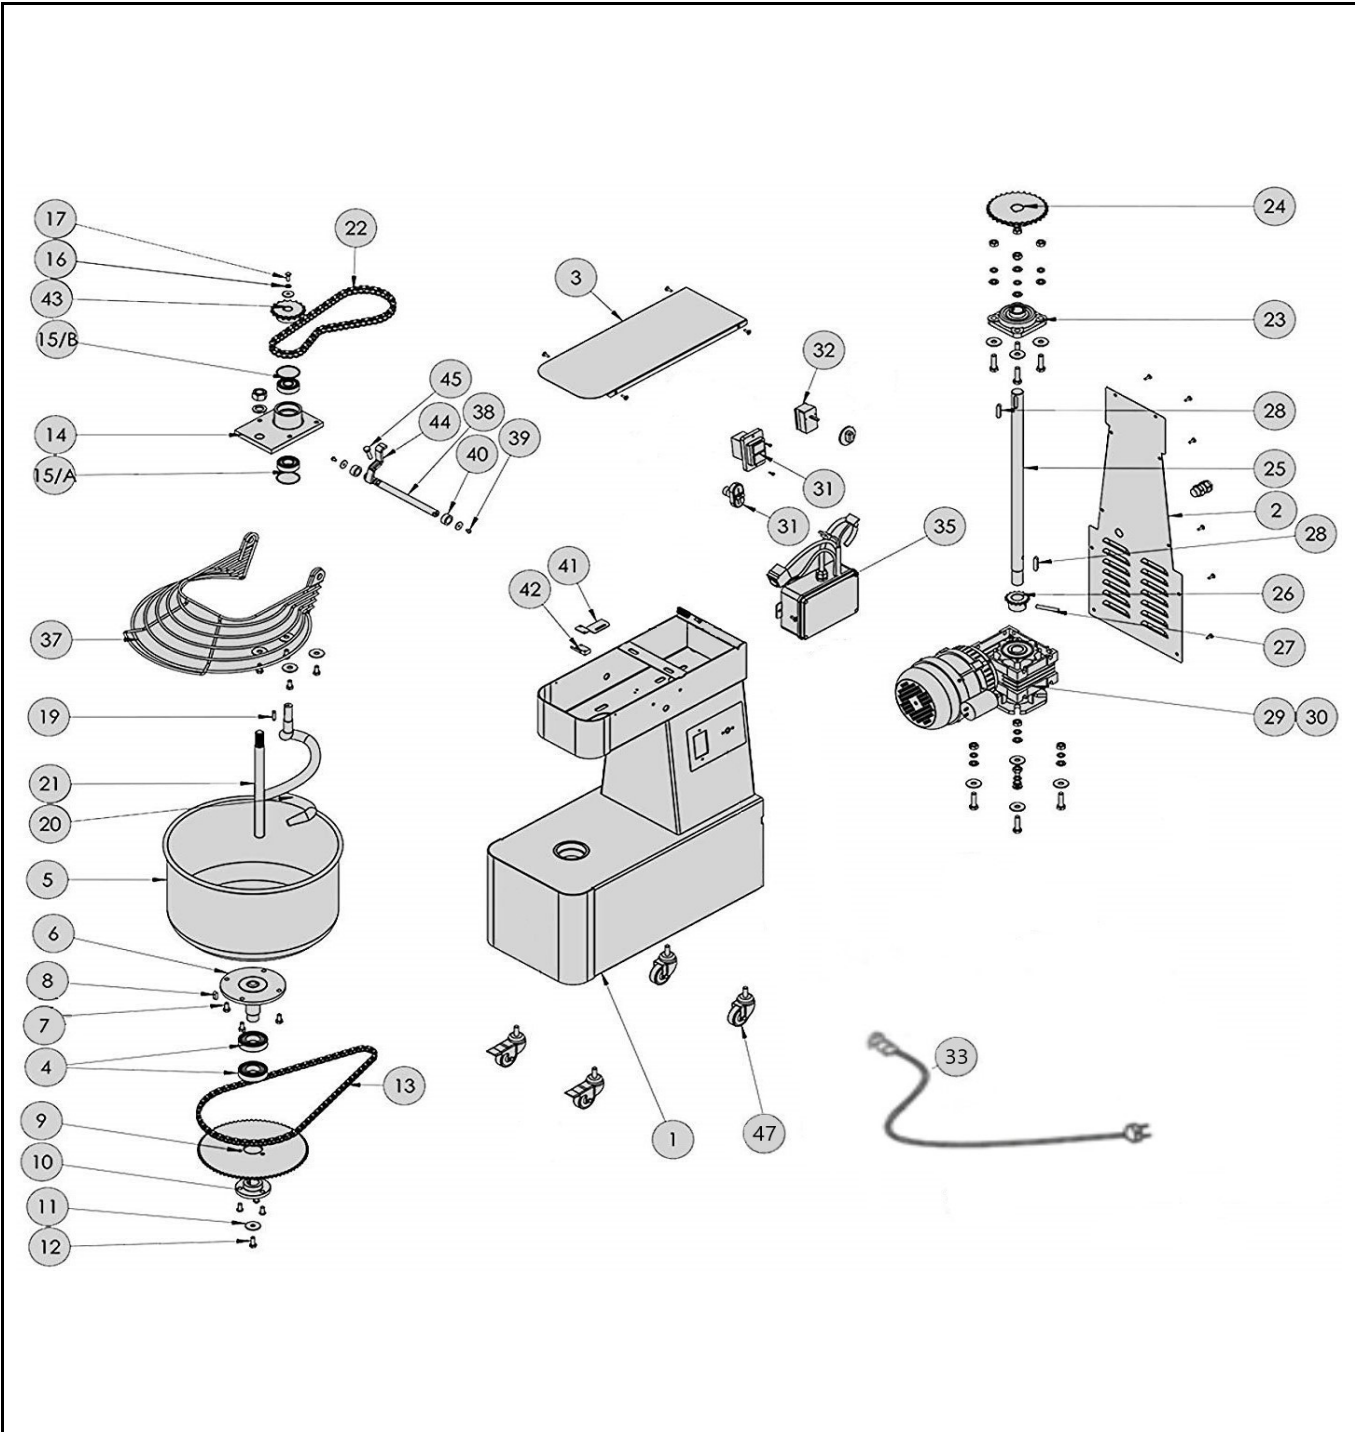

Drawing

Tools for Chefs

Hendi B.V.
 Steenoven 21
 3911 TX Rhenen
 The Netherlands

Batch #	Appliance part#
000000 and up	226209

Description
Spiral mixer with fixed bowl 22L

Date	18-03-2020	Revision #	1.0
Revision	First Bill of Materials (BOM)		

Bill of materials (BOM)

 <b style="font-size: 24px; margin-left: 10px;">HENDI <small style="color: green; margin-left: 10px;">Tools for Chefs</small> Hendi B.V. Steenoven 21 3911 TX Rhenen The Netherlands	Batch #	Appliance part#
	000000 and up	226209
	Description	
Spiral mixer with fixed bowl 22L		

Date	18-03-2020	Revision #	1.0
Revision	First Bill of Materials (BOM)		

Item	Description	Part#	Quantity	Remark	Picture
1	Housing base	n/a	1		
2	Housing panel (back)	n/a	1		
3	Housing panel (top)	n/a	1		
4	Bearing	n/a	1		
5	Bowl (22Ltr)	n/a	1		
6	Bowl support axle	n/a	1		
7	Screw	n/a	4		
8	Bowl support axle key	n/a	1		
9	Gear	n/a	1		
10	Bowl support axle mount	n/a	1		
11	Washer	n/a	1		
12	Screw	n/a	1		
13	Lower drive chain	n/a	1		
14	Spiral support	n/a	1		
15/A	Bearing	n/a	1		
15/B	Bearing	n/a	1		
16	Washer	n/a	1		
17	Screw	n/a	1		
18	Screw	n/a	1		
19	Spiral key	n/a	1		
20	Spiral	n/a	1		
21	Dough breaker	n/a	1		
22	Upper drive chain	n/a	1		
23	Drive axle support	n/a	1		
24	Upper drive gear	n/a	1		
25	Drive shaft	n/a	1		
26	Lower drive gear	n/a	1		
27	Drive shaft pin	n/a	1		
28	Drive shaft key	n/a	1		
29	Motor 400V 750W	947173	1	Incl. item 30	
30	Transmission box	nss	1		
31	Switch	935392	1		
32	Timer	n/a	1		
33	Power cord	n/a	1		
34	Microswitch cable	n/a	1		
35	Speed switch unit	n/a	1	Not available for this model	
37	Bowl guard	n/a	1		
38	Bowl guard axle	n/a	1		
39	Screw	n/a	2		
40	Washer	n/a	2		
41	Microswitch bracket	n/a	1		
42	Microswitch	n/a	1		
43	Spiral drive gear	n/a	1		
44	Bracket	n/a	1		
45	screw	n/a	2		
47	Wheels	943397	4	Sold as set of 4	